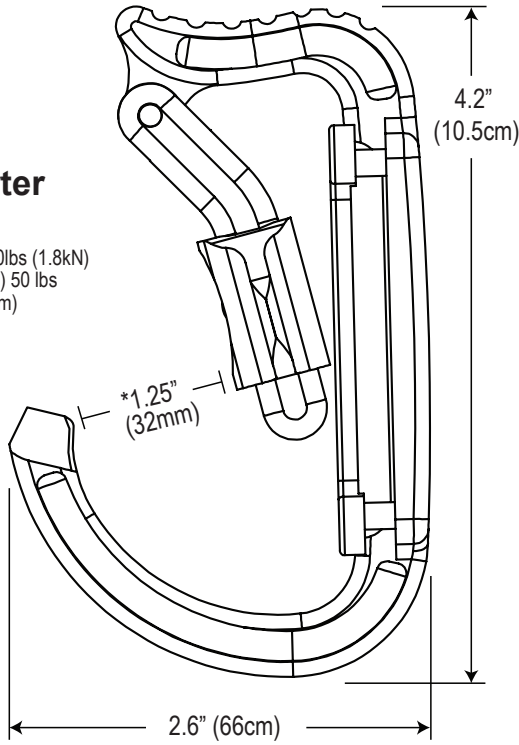

Transporter C5 M

Non-PPE MBS: 400lbs (1.8kN)
WLL: .23 kN (23 kg) 50 lbs
Weight: 3.4oz (95gm)

Transporter XL C5 M XL

Non-PPE MBS: 400lbs (1.8kN)
WLL: .23 kN (23 kg) 50 lbs
Weight: 5oz (142gm)

*Width of gate opening dependent upon thickness of webbing.

C5 M

C5 M XL

**EXPERT
USE
ONLY**

rock exotica

MADE IN USA