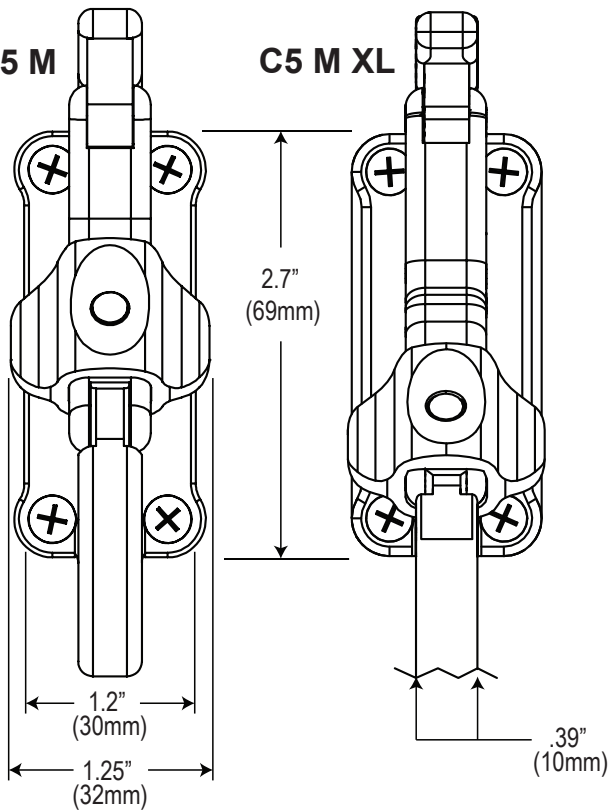

Transporter C5 M

Non-PPE MBS: 400lbs (1.8kN)
WLL: .23 kN (23 kg) 50 lbs
Weight: 3.4oz (95gm)

Transporter XL C5 M XL

Non-PPE MBS: 400lbs (1.8kN)
WLL: .23 kN (23 kg) 50 lbs
Weight: 5oz (142gm)

*Width of gate opening dependent upon thickness of webbing.

C5 M

C5 M XL

**EXPERT
USE
ONLY**

rock exotica

MADE IN USA