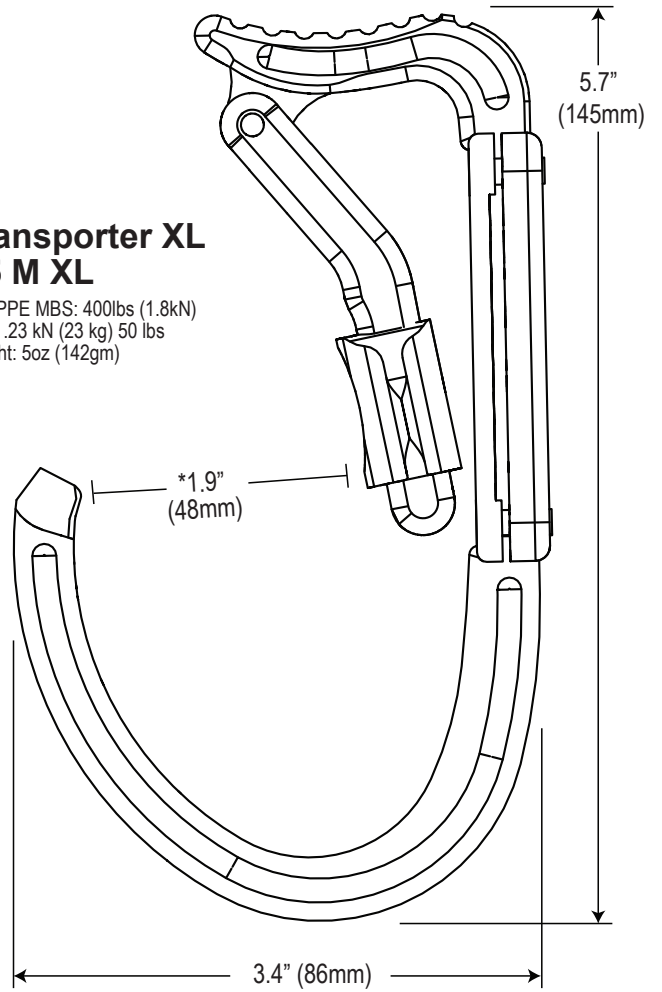

Transporter C5 M

Non-PPE MBS: 400lbs (1.8kN)
WLL: .23 kN (23 kg) 50 lbs
Weight: 3.4oz (95gm)

Transporter XL C5 M XL

Non-PPE MBS: 400lbs (1.8kN)
WLL: .23 kN (23 kg) 50 lbs
Weight: 5oz (142gm)

*Width of gate opening dependent upon thickness of webbing.

C5 M

C5 M XL

**EXPERT
USE
ONLY**

rock exotica

MADE IN USA